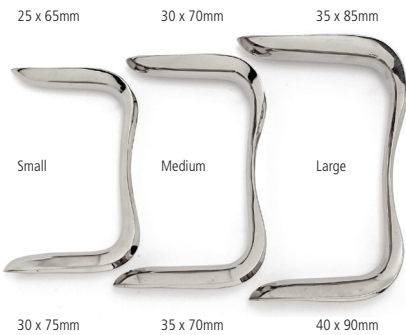

Sims Vaginal Specula

1. Small
   ★ BYDA5511 $37.63
2. Medium
   ★ BYDA5512 $40.33
3. Large
   ★ BYDA5513 $42.18