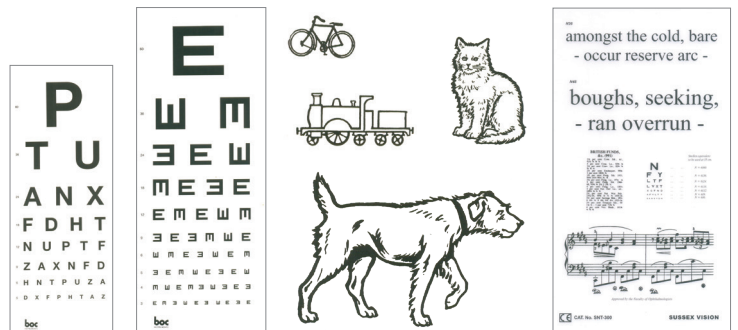

## WE ARE A BUSINESS FOR GOOD

When a customer pays their account balance in full, we bring **life-saving healthcare** to a community in Western Kenya.

Learn more about our giving impacts at [www.teammed.com.au/esg-giving-back](http://www.teammed.com.au/esg-giving-back)

## Eye Charts

PTU	Direct 3mtr	BOCST1622	\$31.75
BUH	Direct 6mtr	BOCST1626	\$30.00
E's	Direct 3mtr	BOCST1621	\$30.00
E's	Direct 6mtr	BOCST1628	\$30.00
Animals	Indirect 6mtr	BOCST1624	\$30.00
Near Vision Sussex		BOCST1680	\$225.00